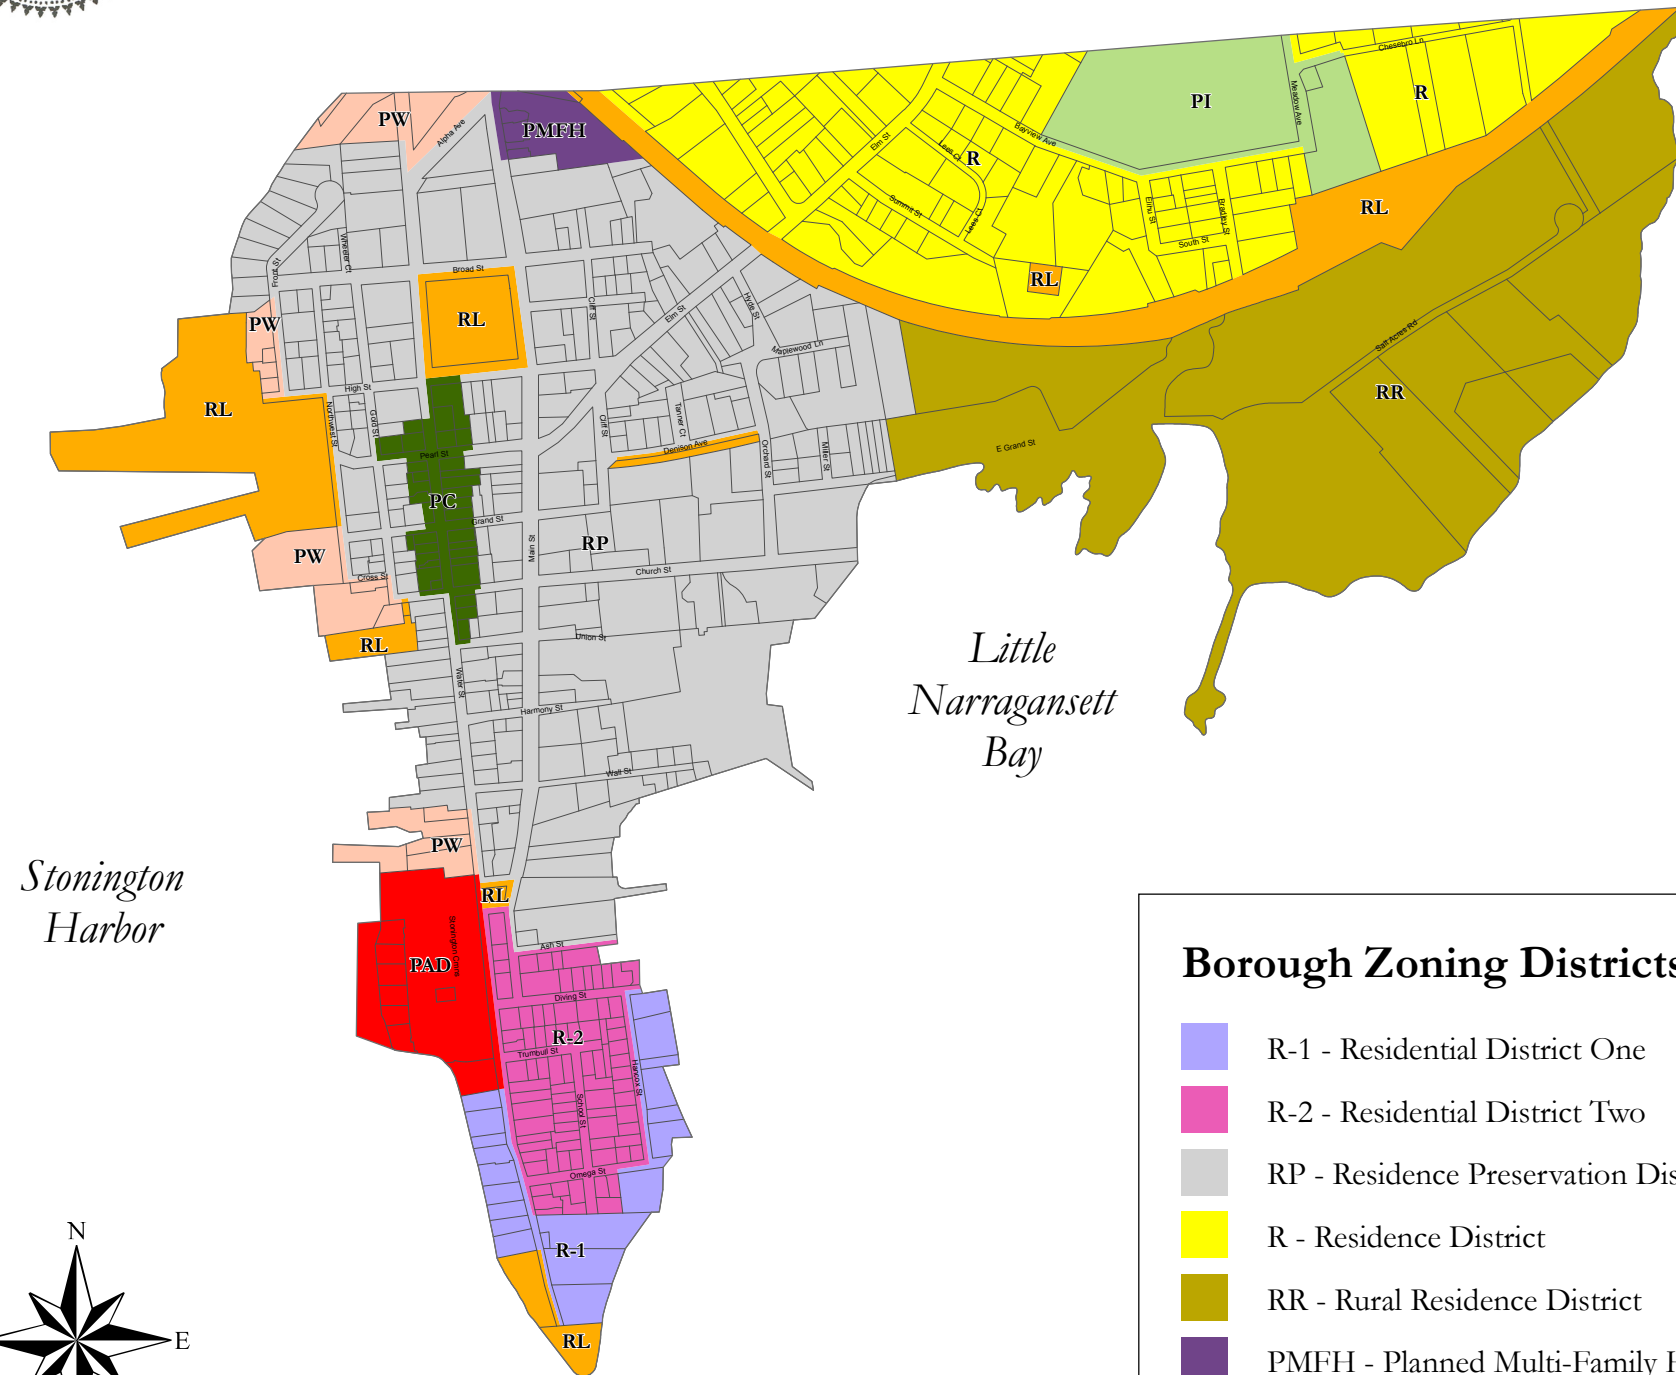

# Stonington Borough Zoning 2014

## Borough Zoning Districts

-  R-1 - Residential District One
-  R-2 - Residential District Two
-  RP - Residence Preservation District
-  R - Residence District
-  RR - Rural Residence District
-  PMFH - Planned Multi-Family Housing District
-  PW - Planned Waterfront District
-  PC - Planned Commercial District
-  PI - Planned Industrial District
-  RL - Reserved Land
-  PAD - Planned Area Development
-  Stonington Parcel Boundaries